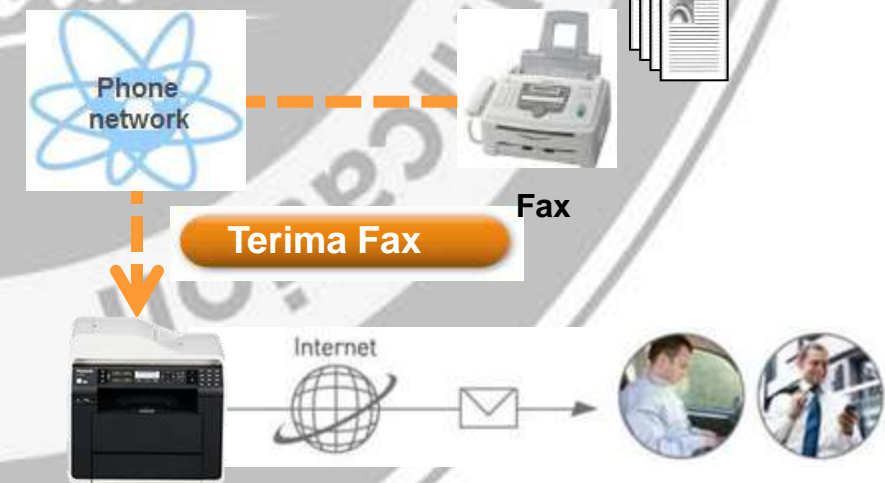

» Fax ke Email

* Pengiriman Fax pada Windows® dan Mac OS. Fax hanya menerima pada Windows®.

* Waktu Komunikasi dapat bervariasi tergantung pada kondisi saluran telepon dan mesin tujuan.

Mentransfer data fax ke Email alamat otomatis.