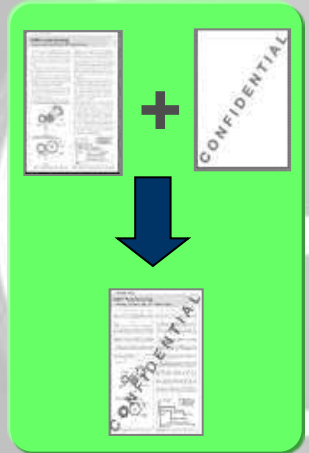

Driver printer performa tinggi menangani berbagai kebutuhan pencetakan.

» Overlay Printing (B&W)

Overlay Setting

Network or USB

» Zoom Printing (B&W)

Zoom Setting

Network or USB

» Poster Printing (B&W)

Poster Setting

Network or USB

» Profiles Save (B&W)

Printer Driver Setting

Watermark (B&W)

Watermark Setting

N in 1 Printing (B&W)

N in 1 Setting

Network or USB

Network or USB

» Trial Print (B&W)

A3/ Ledger size document

Letter	8.50 × 11.00 in.
Legal	8.50 × 14.00 in.
A4	210.0 × 297.0 mm
Ledger	11.00 × 17.00 in.
A3	297.0 × 420.0 mm

A4 or Letter size

» Device Monitor