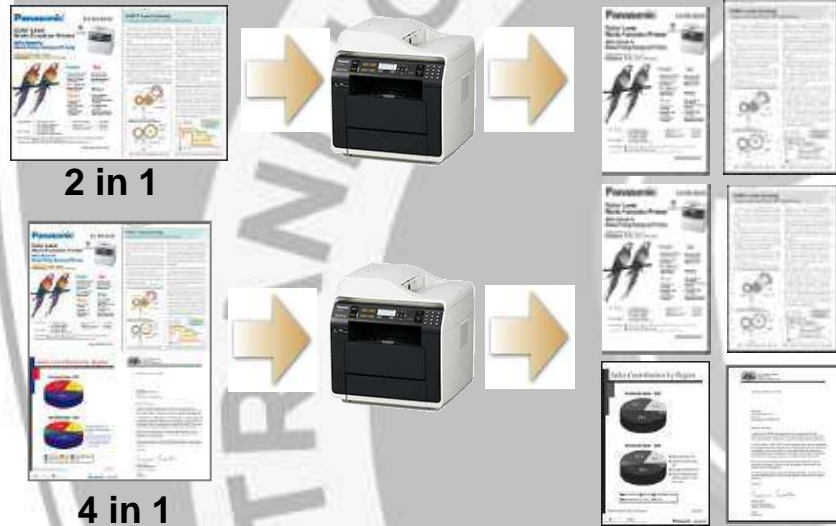

Max 8 in 1 copy

2 in 1

4 in 1

8 in 1

Separate N in 1 Copy (FB)

Poster Copy

A4 / LTR original

Output

Edge / Margin

Booklet copy

» High Performance Printing (B&W)

Watermark

N in 1

Overlay

Zoom

POINT