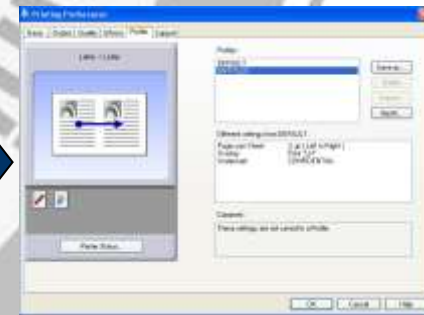

» Profiles Save (B&W)

Printer Driver Setting