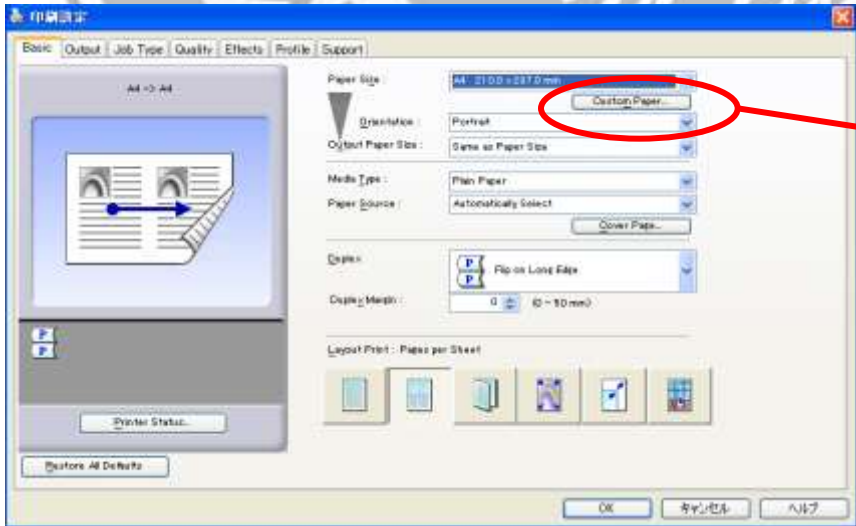

» Custom Paper size setting