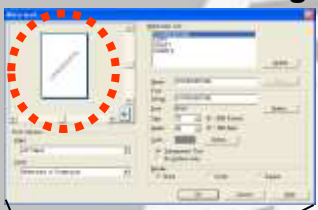

Poster Setting

Network or USB

» Profiles Save (B&W)

Printer Driver Setting

Watermark (B&W)

Watermark Setting

N in 1 Printing (B&W)

N in 1 Setting