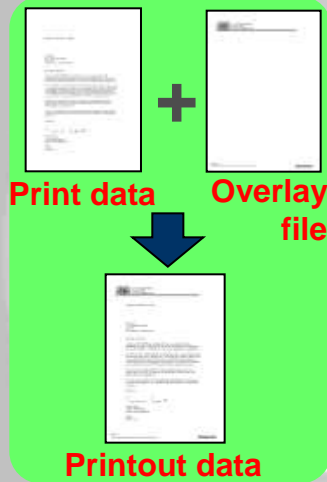

» Overlay Printing (B&W)

Overlay Setting