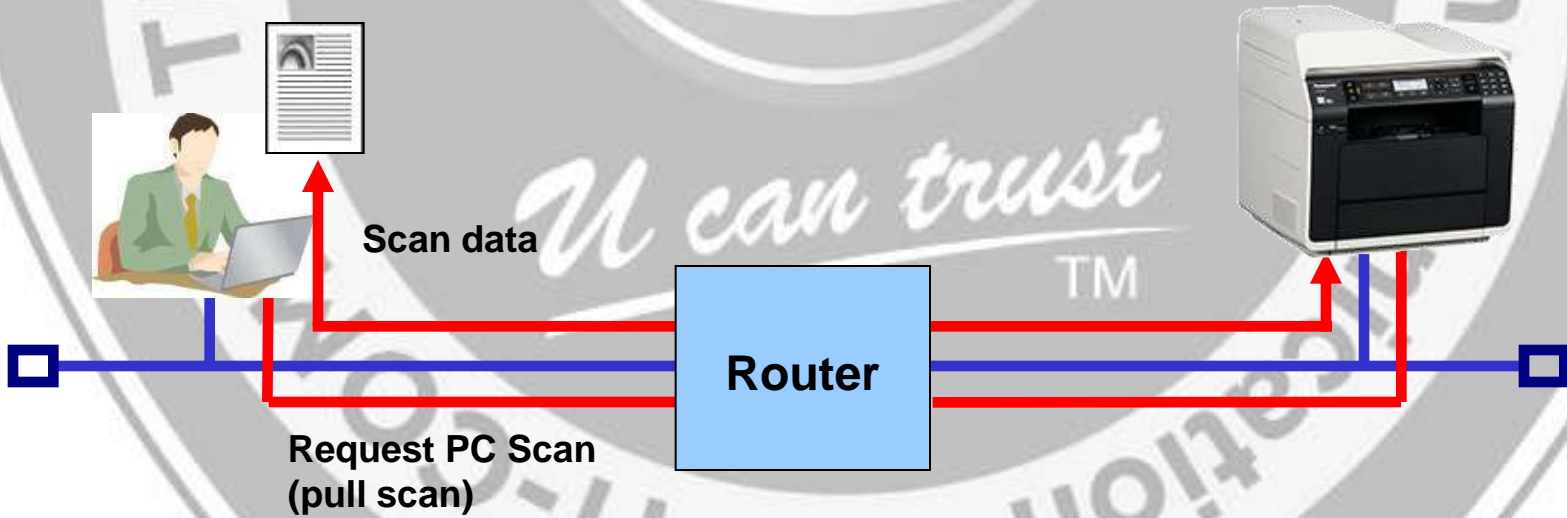

PC Scan over Router

Current : PC scan over router is not available
New: PC scan over router is available

Scan ke Memori USB*

* Tersedia Model: DP-MB310/DP-MB250/KX-MB2500 series

POINT

Data yang di scan bisa disimpan ke memori USB secara langsung