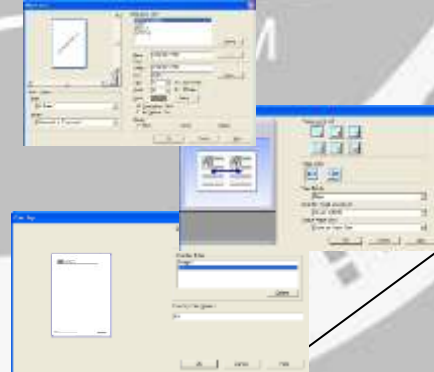

» Profiles Save (B&W)

Printer Driver Setting