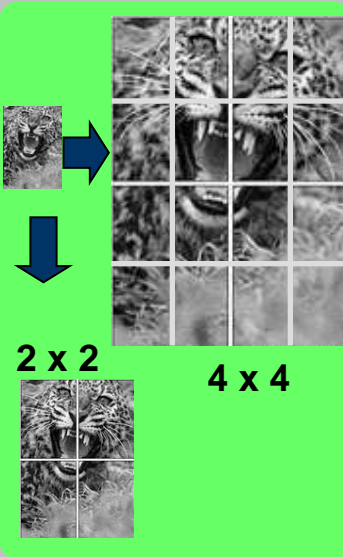

Driver printer performa tinggi menangani berbagai kebutuhan pencetakan.

» Overlay Printing (B&W)

Overlay Setting

Network or USB

» Zoom Printing (B&W)

Zoom Setting

Network or USB

» Poster Printing (B&W)

Poster Setting

Network or USB

» Profiles Save (B&W)

Printer Driver Setting

Watermark (B&W)

Watermark Setting

N in 1 Printing (B&W)

N in 1 Setting