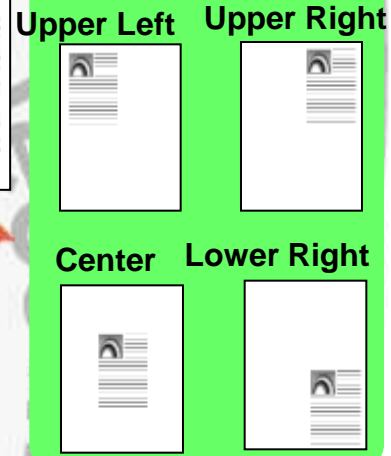

Driver printer performa tinggi menangani berbagai kebutuhan pencetakan.

» Overlay Printing (B&W)

Overlay Setting

Network or USB

» Zoom Printing (B&W)

Zoom Setting

Network or USB

» Poster Printing (B&W)

Poster Setting

Network or USB

» Profiles Save (B&W)

Printer Driver Setting

Watermark (B&W)

Watermark Setting

N in 1 Printing (B&W)

N in 1 Setting