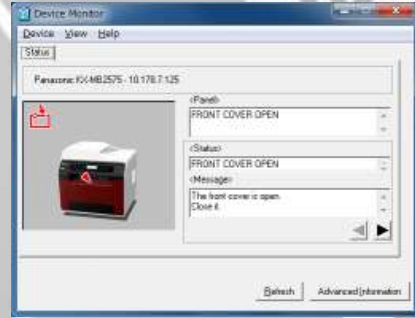

» Device Monitor

Device Monitor starts automatically