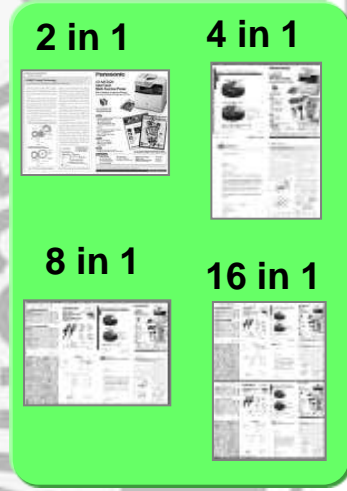

Driver printer performa tinggi menangani berbagai kebutuhan pencetakan.

» Overlay Printing (B&W)

Overlay Setting

Network or USB

» Zoom Printing (B&W)

Zoom Setting

Network or USB

» Poster Printing (B&W)

Poster Setting

Network or USB

» Profiles Save (B&W)

Printer Driver Setting

Watermark (B&W)

Watermark Setting

N in 1 Printing (B&W)

N in 1 Setting

Network or USB

Network or USB

» Trial Print (B&W)

A3/ Ledger size document

Letter	8.50 × 11.00 in.
Legal	8.50 × 14.00 in.
A4	210.0 × 297.0 mm
Ledger	11.00 × 17.00 in.
A3	297.0 × 420.0 mm

A4 or Letter size

» Device Monitor