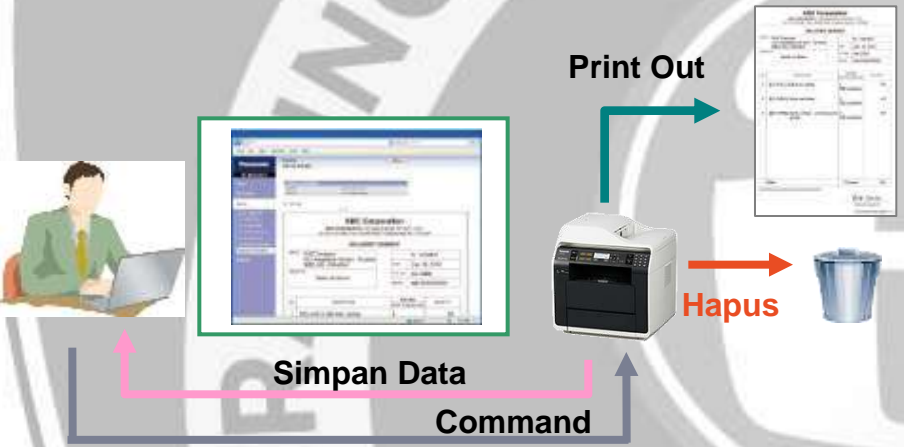

» Fungsi Fax *Web Preview*