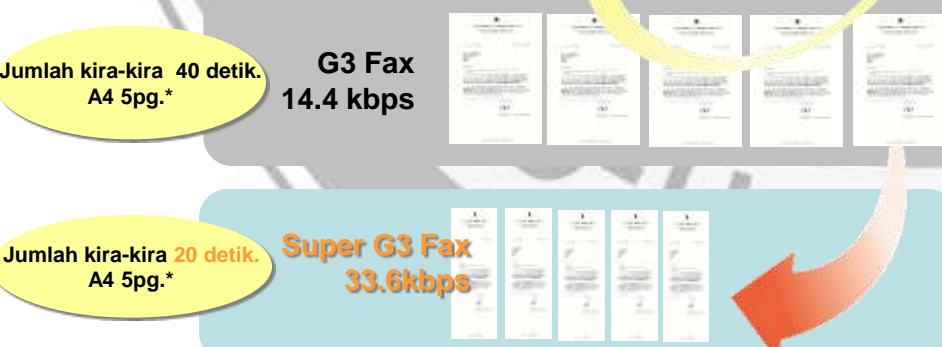

» 33.6 kbps Super G3 Fax